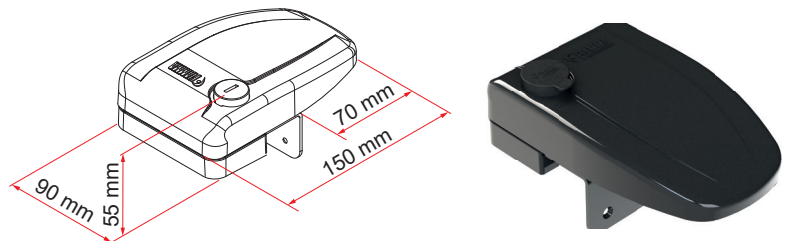

Safe Door

GENERAL INFORMATION

- Locks
- Safe Door: wall fixing with 4 through screws, with bolts and internal counterbrackets
- Safe Door Frame: installation on the side frame of the door or garage compartment with 3 self-tapping screws

COLOURS:

- White
- Grey
- Black

Safe Door

Safe Door Frame

SAFE DOOR

SAFE DOOR FRAME

Description	Weight	Colours	Door side frame	Item No.	EAN code
Safe Door	0,6kg	white		08021-01-	8004815386351
Safe Door	0,6kg	grey		08021-01G	8004815386375
Safe Door	0,6kg	black		08021-01A	8004815386368
Safe Door 3*	1,7kg	white		08021-02-	8004815386382
Safe Door 3*	1,7kg	grey		08021-02G	8004815386405
Safe Door 3*	1,7kg	black		08021-02A	8004815386399
Safe Door Frame	0,5kg	white	•	08022-01-	8004815386412
Safe Door Frame	0,5kg	grey	•	08022-01G	8004815386436
Safe Door Frame	0,5kg	black	•	08022-01A	8004815386429
Safe Door Frame 3*	1,5kg	white	•	08022-02-	8004815386443
Safe Door Frame 3*	1,5kg	grey	•	08022-02G	8004815386467
Safe Door Frame 3*	1,5kg	black	•	08022-02A	8004815386450

*The version "3" works with the One Key System: it is composed of three pieces of Safe Door or Safe Door Frame using the same key.