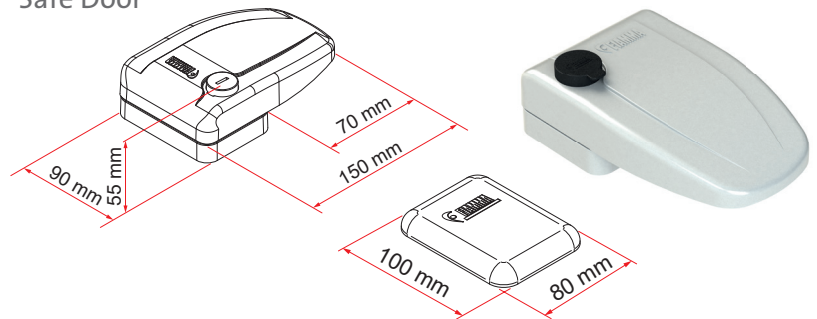

Safe Door

GENERAL INFORMATION

- Locks
- Safe Door: wall fixing with 4 through screws, with bolts and internal counterbrackets
- Safe Door Frame: installation on the side frame of the door or garage compartment with 3 self-tapping screws

COLOURS:

- White
- Grey
- Black

Safe Door

Safe Door Frame

SAFE DOOR

SAFE DOOR FRAME

Description	Weight	Colours	Door side frame	Item No.	EAN code
Safe Door	0,6kg	white		08021-01-	8004815386351
Safe Door	0,6kg	grey		08021-01G	8004815386375
Safe Door	0,6kg	black		08021-01A	8004815386368
Safe Door 3*	1,7kg	white		08021-02-	8004815386382
Safe Door 3*	1,7kg	grey		08021-02G	8004815386405
Safe Door 3*	1,7kg	black		08021-02A	8004815386399
Safe Door Frame	0,5kg	white	•	08022-01-	8004815386412
Safe Door Frame	0,5kg	grey	•	08022-01G	8004815386436
Safe Door Frame	0,5kg	black	•	08022-01A	8004815386429
Safe Door Frame 3*	1,5kg	white	•	08022-02-	8004815386443
Safe Door Frame 3*	1,5kg	grey	•	08022-02G	8004815386467
Safe Door Frame 3*	1,5kg	black	•	08022-02A	8004815386450

*The version "3" works with the One Key System: it is composed of three pieces of Safe Door or Safe Door Frame using the same key.