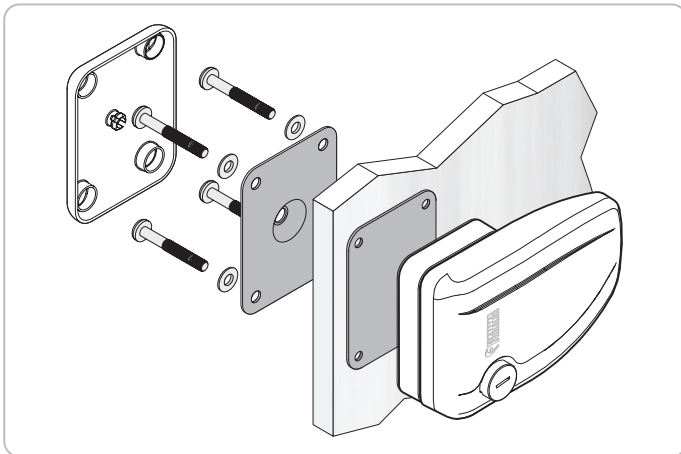

Safe Door

GENERAL INFORMATION

- Locks
- Safe Door: wall fixing with 4 through screws, with bolts and internal counterbrackets
- Safe Door Frame: installation on the side frame of the door or garage compartment with 3 self-tapping screws

COLOURS:

- White
- Grey
- Black

Safe Door

Safe Door Frame

SAFE DOOR

SAFE DOOR FRAME

Description	Weight	Colours	Door side frame	Item No.	EAN code
Safe Door	0,6kg	white		08021-01-	8004815386351
Safe Door	0,6kg	grey		08021-01G	8004815386375
Safe Door	0,6kg	black		08021-01A	8004815386368
Safe Door 3*	1,7kg	white		08021-02-	8004815386382
Safe Door 3*	1,7kg	grey		08021-02G	8004815386405
Safe Door 3*	1,7kg	black		08021-02A	8004815386399
Safe Door Frame	0,5kg	white	•	08022-01-	8004815386412
Safe Door Frame	0,5kg	grey	•	08022-01G	8004815386436
Safe Door Frame	0,5kg	black	•	08022-01A	8004815386429
Safe Door Frame 3*	1,5kg	white	•	08022-02-	8004815386443
Safe Door Frame 3*	1,5kg	grey	•	08022-02G	8004815386467
Safe Door Frame 3*	1,5kg	black	•	08022-02A	8004815386450

*The version "3" works with the One Key System: it is composed of three pieces of Safe Door or Safe Door Frame using the same key.