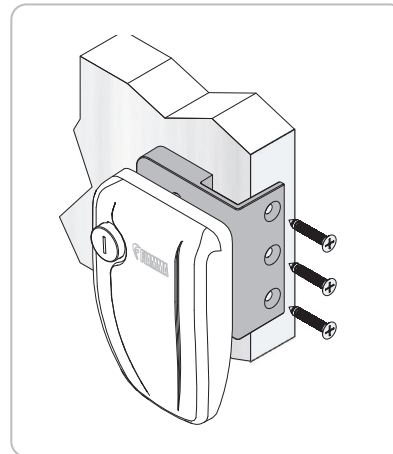

Safe Door

GENERAL INFORMATION

- Locks
- Safe Door: wall fixing with 4 through screws, with bolts and internal counterbrackets
- Safe Door Frame: installation on the side frame of the door or garage compartment with 3 self-tapping screws

COLOURS:

- White
- Grey
- Black

Safe Door

Safe Door Frame

SAFE DOOR

SAFE DOOR FRAME

Description	Weight	Colours	Door side frame	Item No.	EAN code
Safe Door	0,6kg	white		08021-01-	8004815386351
Safe Door	0,6kg	grey		08021-01G	8004815386375
Safe Door	0,6kg	black		08021-01A	8004815386368
Safe Door 3*	1,7kg	white		08021-02-	8004815386382
Safe Door 3*	1,7kg	grey		08021-02G	8004815386405
Safe Door 3*	1,7kg	black		08021-02A	8004815386399
Safe Door Frame	0,5kg	white	•	08022-01-	8004815386412
Safe Door Frame	0,5kg	grey	•	08022-01G	8004815386436
Safe Door Frame	0,5kg	black	•	08022-01A	8004815386429
Safe Door Frame 3*	1,5kg	white	•	08022-02-	8004815386443
Safe Door Frame 3*	1,5kg	grey	•	08022-02G	8004815386467
Safe Door Frame 3*	1,5kg	black	•	08022-02A	8004815386450

*The version "3" works with the One Key System: it is composed of three pieces of Safe Door or Safe Door Frame using the same key.